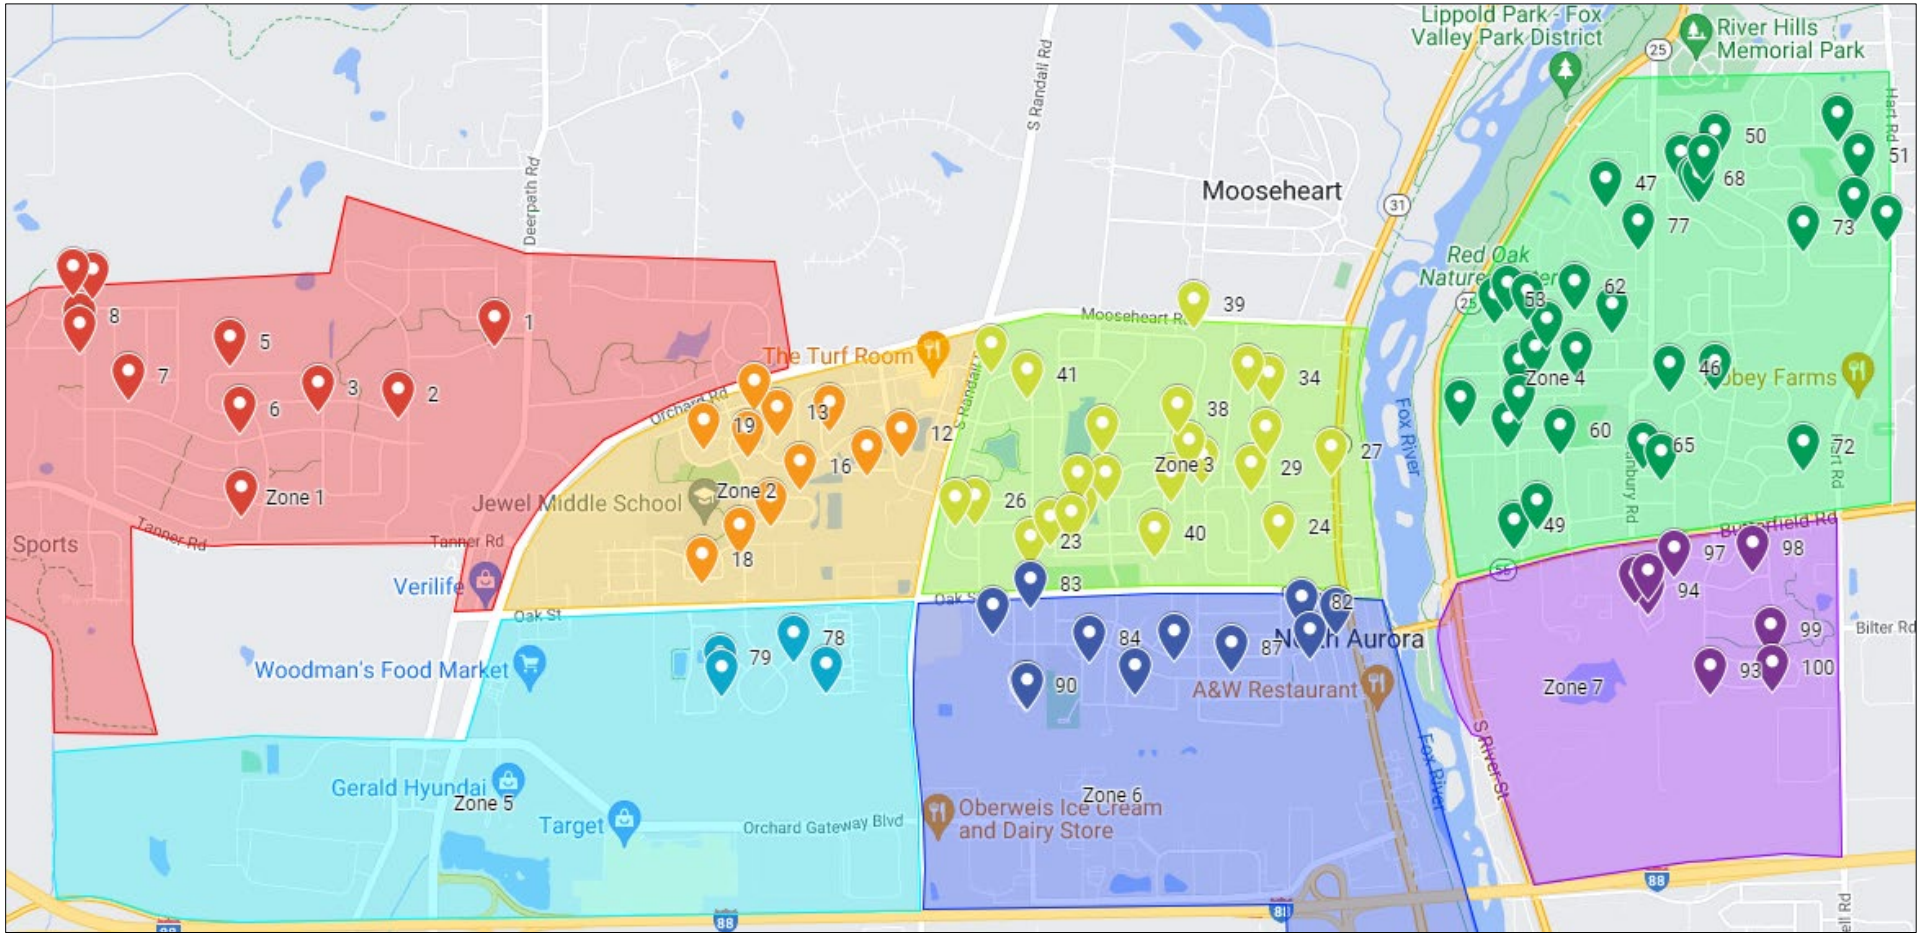

2024 VILLAGE OF NORTH AURORA COMMUNITY SPRING GARAGE SALE MAY 16-18

2024 VILLAGE OF NORTH AURORA COMMUNITY SPRING GARAGE SALE MAY 16-18

ZONE 1	#	T	F	S	A
2016 Westover Road	1		x	x	
2412 Imgrund Road	2		x	x	
2416 Moutray Lane	3		x	x	
2600 McDuffee Circle	4				x
2609 Moutray Lane	5	x	x		
2625 Bauer Road	6				x
2777 Bauer Road	7	x	x		
2901 Carlisle Lane	8		x	x	
2913 Sterkel Road	9		x	x	
668 Western Avenue	10		x	x	
815 Remington Lane	11	x	x		
ZONE 2	#	T	F	S	A
1133 Comiskey Avenue	12				x
1399 Hartsburg Lane	13				x
1400 Fechner Circle	14				x
1456 Hartsburg Lane	15				x
1472 Fechner Circle	16		x	x	
1478 Hawksley Lane	17		x	x	
1510 Westbury Circle	18				x
1536 Stevens Court	19		x	x	
230 White Oak Drive	20	x	x		
430 Moorfield Avenue	21				x
517 Moorfield Avenue	22				x
ZONE 3	#	T	F	S	A
108 North Juniper Drive	23		x	x	
195 Wildwood Drive	24			x	
202 Basswood Drive	25		x	x	
212 Acorn Drive	26				x
216 North Lincolnway	27		x	x	
219 Maplewood Drive	28				x
219 Timber Oaks Drive	29				x
223 Magnolia Drive	30		x	x	
224 Mistwood	31		x	x	
310 North Sycamore	32				x
338 Wildwood Drive	33		x	x	
356 Wildwood Drive	34				x
362 Timber Oaks Drive	35		x	x	
373 Pheasant Hill Drive	36				x
408 North Sycamore Lane	37				x

ZONE 3 continued	#	T	F	S	A
419 Prairie Ridge Lane	38		x	x	
489 Pheasant Hill Drive	39		x	x	
504 Birchwood Drive	40				x
504 Juniper Drive	41		x	x	
611 Cherrywood Drive	42			x	
612 Pinewood Drive	43				x
618 Cherrywood Drive	44				x
811 Magnolia Drive	45	x	x		
ZONE 4	#	T	F	S	A
100 Sharon Court	46				x
1013 Homerton Blvd	47				x
108 Briar Lane	48				x
116 Woodland Circle	49				x
1308 Clark Street	50				x
1309 Fairfield Way	51				x
149 Lilac Lane	52				x
202 Ridge Road	53				x
203 Dee Road	54				x
205 April Lane	55		x	x	
207 Briar Lane	56	x	x		
210 Sharon Lane	57			x	
214 Long Avenue	58				x
217 Ridge Road	59		x		
220B Dee Road	60				x
242 Ridge Road	61				x
295 Ridge Road	62				x
311 Long Avenue	63		x	x	
324 Laurel Drive	64				x
403 Locust Street	65	x	x		
410 Locust Street	66		x	x	
504 Oak Crest Drive	67				x
510 Doral Lane	68				x
512 Doral Lane	69		x	x	
512 Oak Crest Drive	70				x
601 Hickory Court	71				x
712 Lindsay Circle	72				x
800 Wingfoot Drive	73				x
807 Fairfield Way	74		x	x	
839 Columbia Circle	75		x	x	

ZONE 4 continued	#	T	F	S	A
871 Columbia Circle	76				x
932 Fitzwilliam Way	77				x
ZONE 5	#	T	F	S	A
1 Creekside Court	78				x
1488 Hearthstone Lane	79				x
1512 Hearthstone Lane	80	x	x		
802 Hidden Creek Lane	81		x	x	
ZONE 6	#	T	F	S	A
12 North Grace Street	82	x	x		
14 Juniper Drive	83		x	x	
15 Poplar Place	84		x	x	
2 South Grace St	85		x	x	
21 North Hawthorne	86		x	x	
319 Harmony Drive	87		x	x	
410 West State Street	88		x	x	
5 North Adams Street	89		x	x	
68 South Walnut Drive	90				x
69 South Juniper	91				x
726 Harmony Court	92				x
ZONE 7	#	T	F	S	A
118 Gorham Court	82	x	x		
428 Chesterfield Lane	94	x			
445 Chesterfield Lane	95		x	x	
454 Chesterfield Lane	96				x
553 Hamilton Lane	97				x
673 Hamilton Lane	98				x
705 Stewart Avenue	99		x	x	
724 Thompson	100				x

T= Thursday
F= Friday
S = Saturday
A = Participating All Days