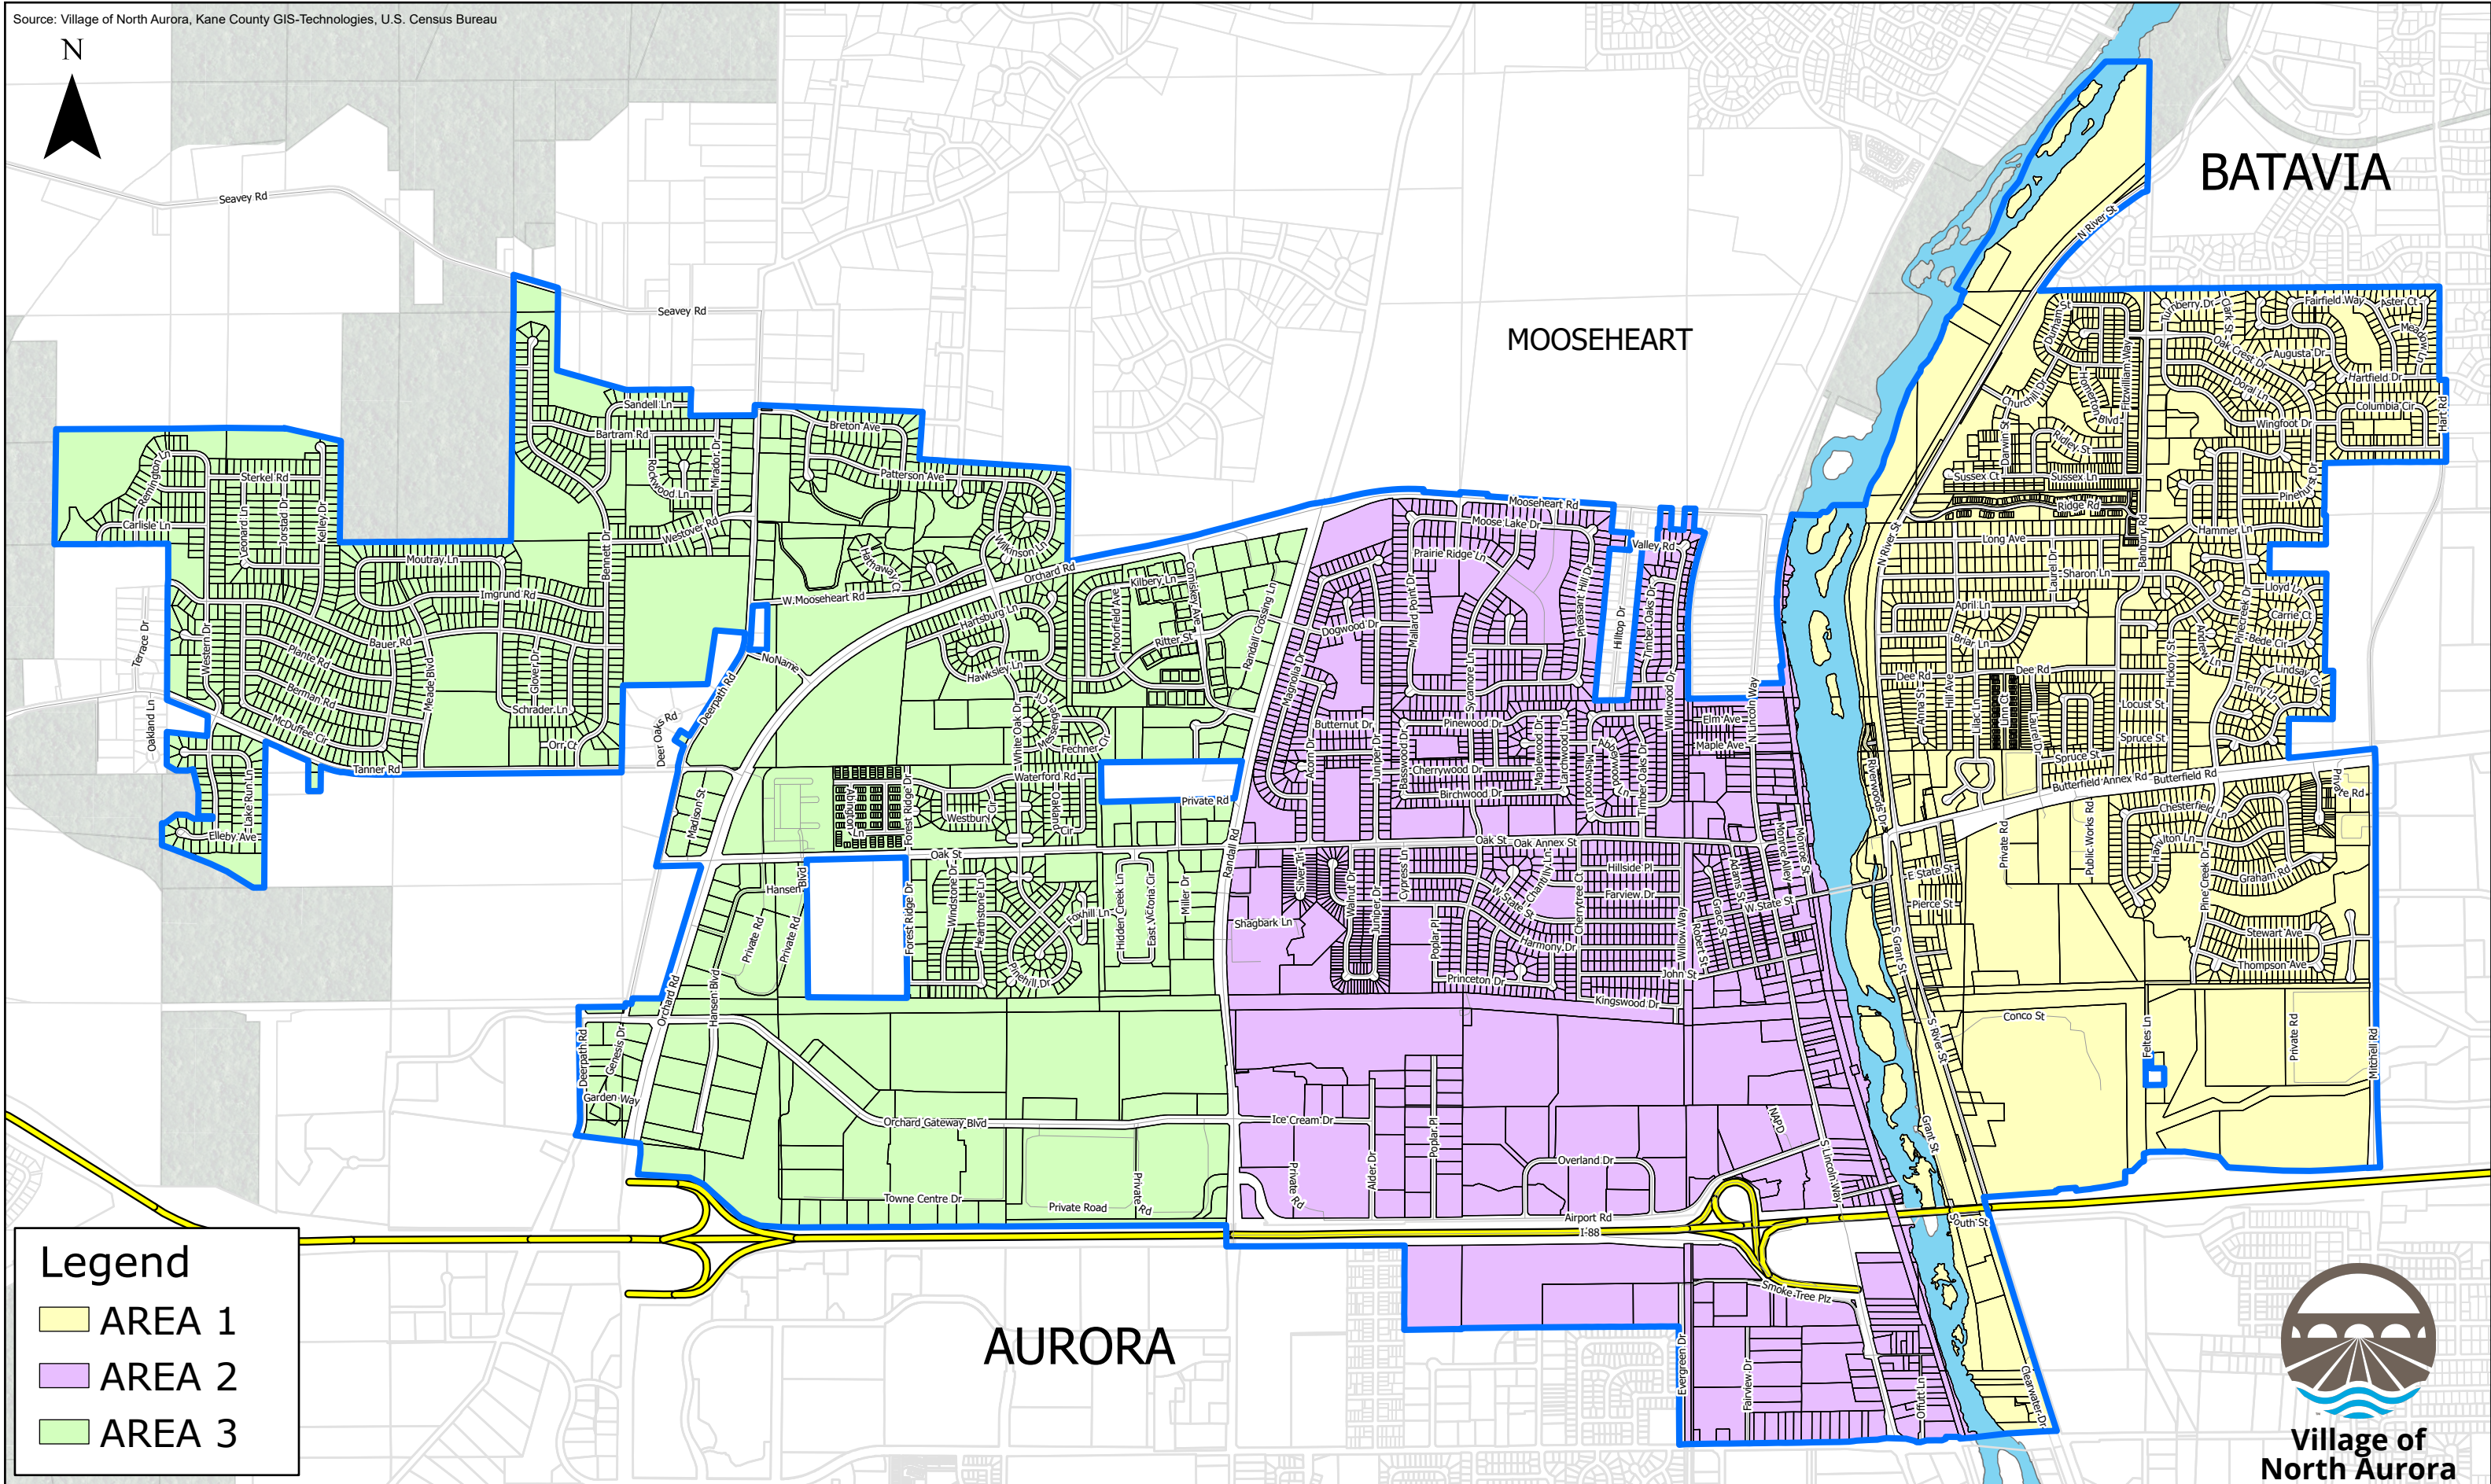

PACT AREAS

Source: Village of North Aurora, Kane County GIS-Technologies, U.S. Census Bureau

N

- Legend**
- AREA 1
 - AREA 2
 - AREA 3

BATAVIA

MOOSEHEART

AURORA