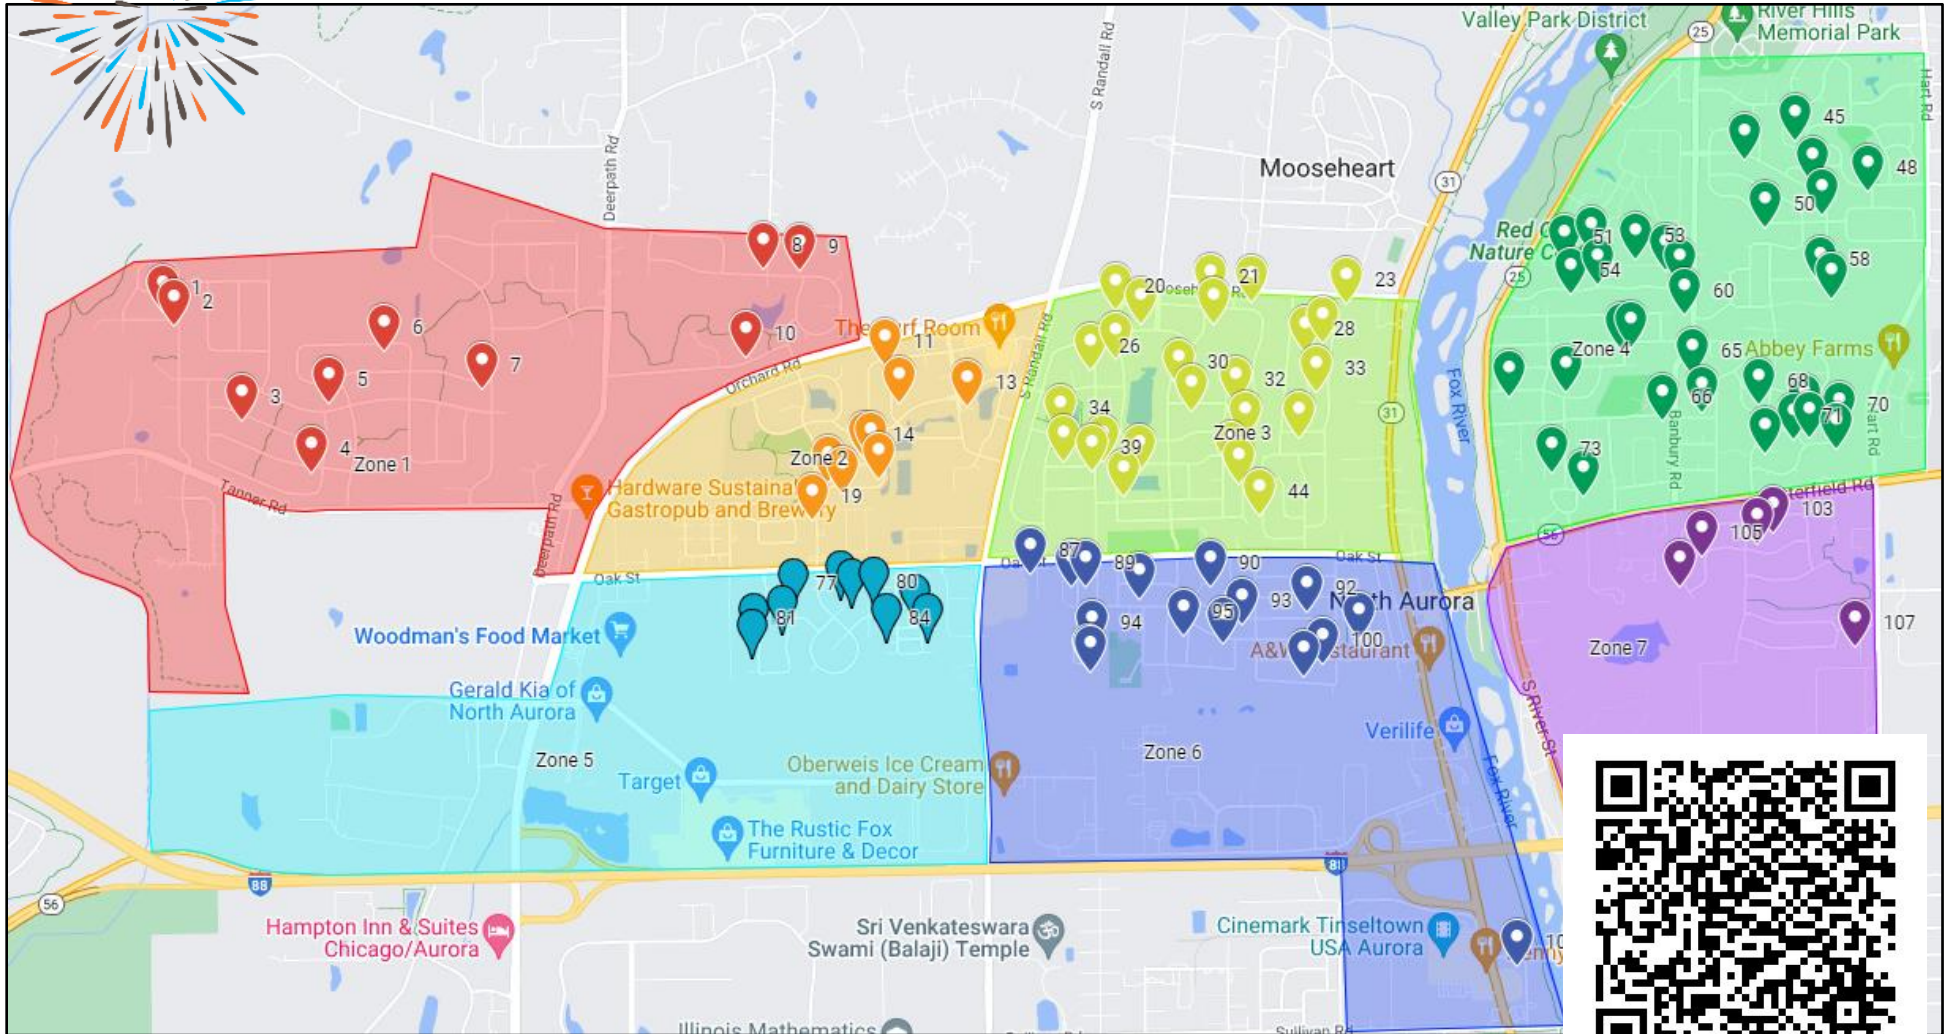

2023 NORTH AURORA DAYS GARAGE SALE: AUGUST 3 - 5

View interactive map
in Google Maps

SPECIAL THANKS TO OUR DIAMOND SPONSOR!

ZONE 1					
	T	F	S	All	
2917 Carlisle Lane	1	x			
668 Western Drive	2	x	x		
2820 Plante Road	3		x	x	
2708 Berman Road	4	x	x	x	x
2625 Bauer Road	5	x	x	x	x
2520 Moutray Lane	6	x	x		
2412 Imgrund Road	7	x	x	x	x
1541 Patterson Avenue	8		x	x	
1501 Patterson Avenue	9		x	x	
800 Benson Court	10		x	x	
ZONE 2					
	T	F	S	All	
574 Moorfield Avenue	11	x	x	x	x
517 Moorfield Avenue	12	x	x	x	x
1169 Comiskey Avenue	13	x	x	x	x
1480 Fechner Circle	14	x	x		
1472 Fechner Circle	15	x	x	x	x
316 Messenger Circle	16	x	x		
1455 Fechner Circle	17	x	x	x	x
1400 Fechner Circle	18	x	x	x	x
230 White Oak Drive	19		x	x	
ZONE 3					
	T	F	S	All	
554 Mallard Point Drive	20	x	x	x	x
513 Moose Lake Avenue	21	x	x	x	x
489 Pheasant Hill Drive	22		x	x	
302 Mooseheart Road	23	x	x	x	x
539 Prairie Ridge Lane	24			x	
533 North Sycamore Lane	25		x	x	
504 Juniper Drive	26	x	x	x	x
518 Mallard Point Drive	27		x	x	
366 Timber Oaks Drive	28	x	x	x	x
374 Timber Oaks Drive	29			x	
437 North Sycamore Lane	30		x	x	
462 Fox Crossing avenue	31	x	x	x	x
419 Prairie Ridge Lane	32	x	x	x	x
349 Timber Oaks Drive	33	x	x	x	x
805 Acorn Drive	34		x	x	
373 Pheasant Hill Drive	35	x	x	x	x
315 Eastview Road	36	x	x	x	x
805 Butternut Drive	37	x	x	x	x
303 Juniper Drive	38		x	x	
208 Juniper Drive	39	x	x	x	x
612 Pinewood Drive	40	x	x	x	x
219 Maplewood Drive	41	x	x	x	x
301 Basswood Drive	42			x	
212 Larchwood Lane	43	x	x	x	x
202 Mistwood Lane	44		x	x	