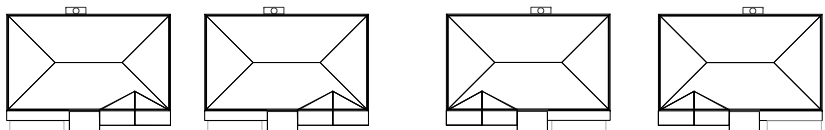

CYPRESS DR.

HARMONY DR.

SCHOOL BUSES ONLY

GOODWIN ELEMENTARY

POPULAR PL.

NO STOPPING
NO STANDING
NO PARKING

DROP-OFF & PICK-UP
ZONE

INTERSECTIONS
DO NOT BLOCK